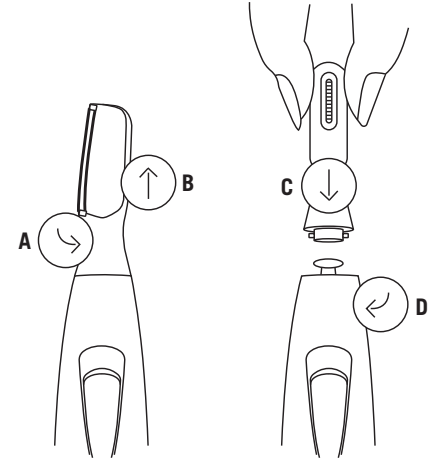

For optimum results, pull the skin taut with one hand while using.

When trimming is complete, remove the comb and place the protective cap ④ over the trimmer head to protect the blades when not in use.

The no!no!® Precision Trimmer can also be used without the long ② or short ③ trimming

comb to edge and shape areas as desired.

A smaller (6mm) trimmer head ① is supplied for precision trimming and smaller areas. Pull your skin taut with one hand and glide the trimmer against the direction of hair growth.

Put the protective cap ④ on to keep blades new and place the trimmer in the storage stand ④ to keep it tidy.

Changing the Trimmer Heads

To use the smaller trimmer head, remove the larger (18mm) trimmer head ⑤ from the unit by turning it 45° in an anti-clockwise direction. Gently lift-off the larger (18mm) trimmer head ⑤ from the unit and insert the smaller trimmer head ① into the unit. Lock it into place by following the reverse method of removing the trimmer head.