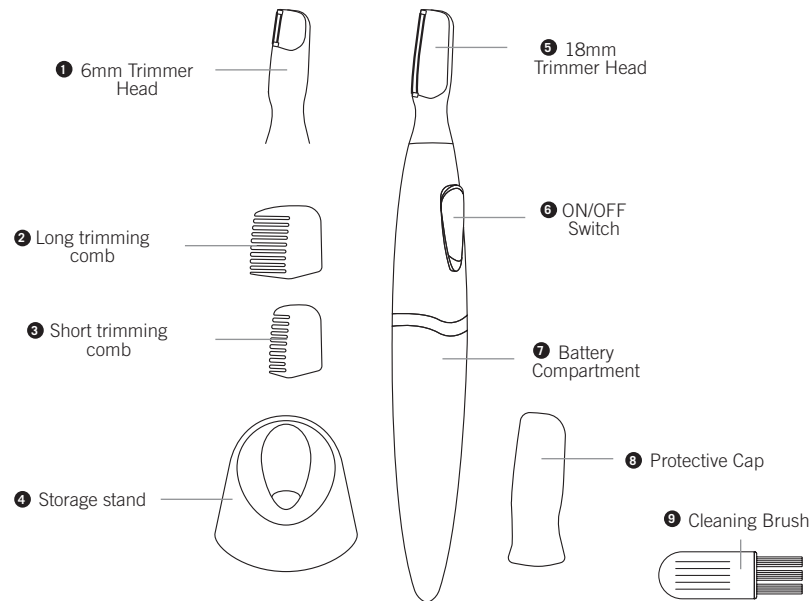

The no!no!® Precision Trimmer